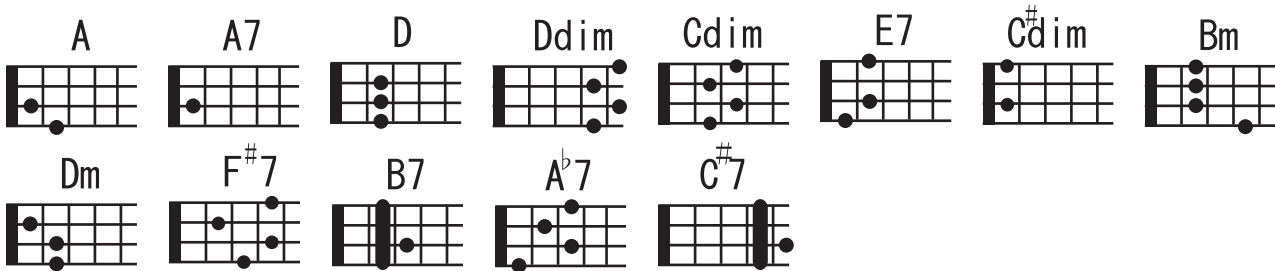

SOMEONE TO WATCH OVER ME

作詞・作曲:Ira & George Gershwin

A A7 D Ddim A
There's a somebody I'm longing to see,

Cdim E7 C#dim
I hope that she, turns out to be.

Bm Dm E7 A F#7 B7 E7
Someone who'll watch over me.

A A7 D Ddim A
I'm a little lamb who's lost in a wood,

Cdim E7 C#dim
I know I could, always be good.

Bm Dm E7 A D A A7
To one who'll watch over me.

D A
Although she may not be the girl some men would think of as lovely.

Ab7 C#7 E7
To my heart she carries the key

A A7 D Ddim A
Won't you tell her please to put on some speed,

Cdim E7 C#dim
follow my lead, oh how I need.

D Dm E7 A D A
Someone to watch over me.